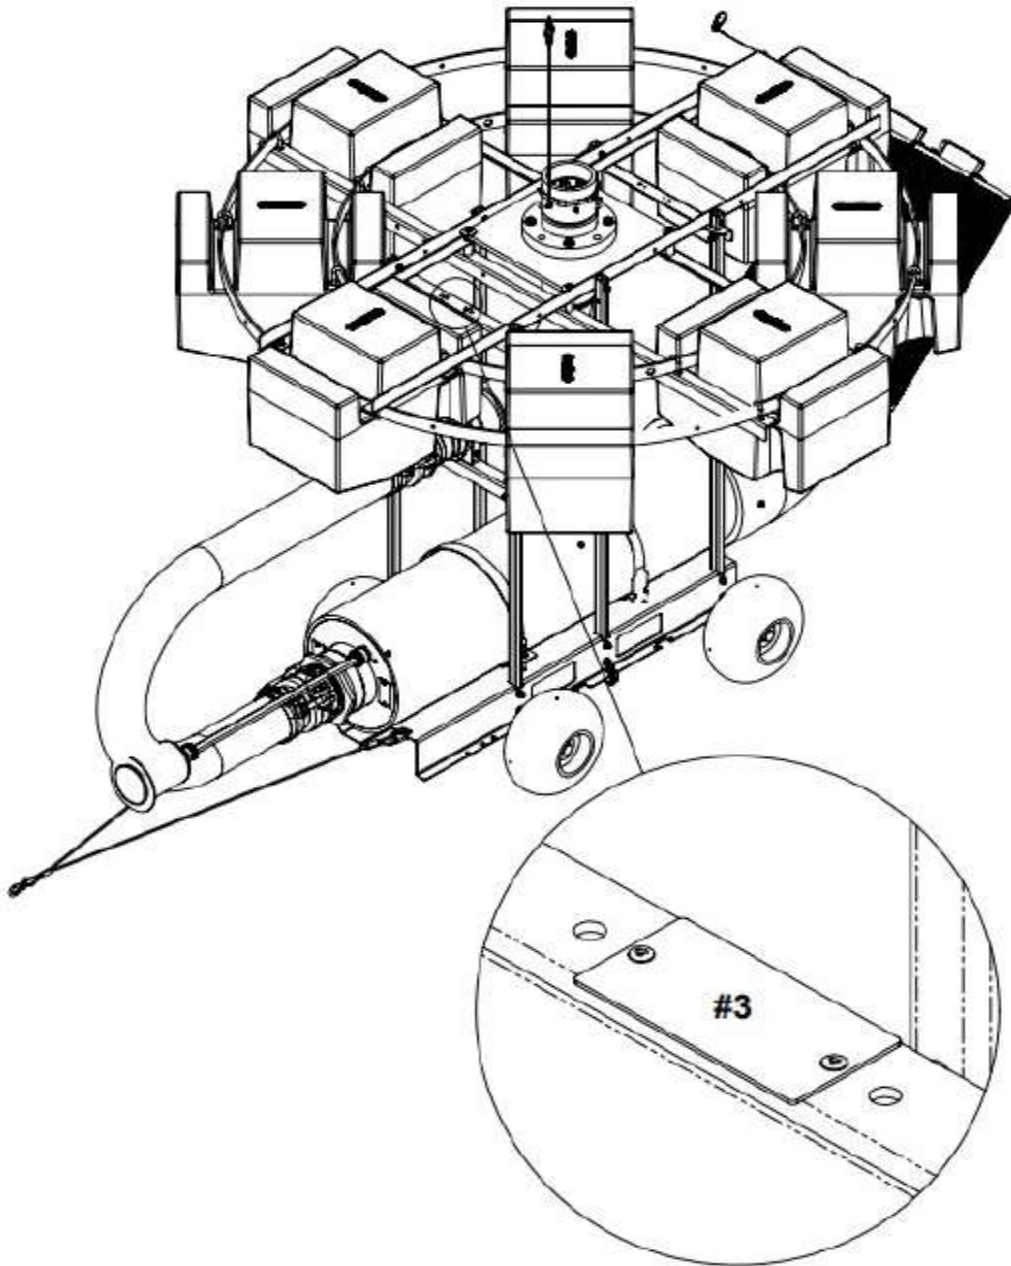

Serialization Tag Locations

#3 Unit Serialization

ENLARGED VIEW
TO SHOW DETAIL