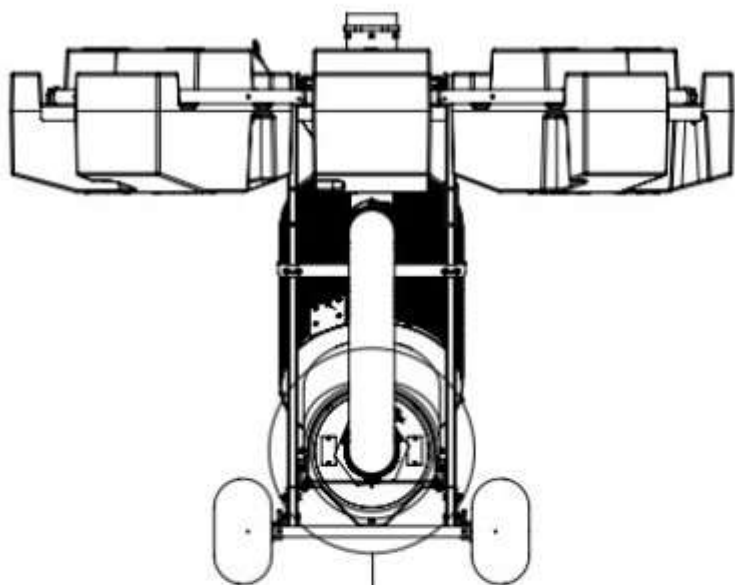

Serialization Tag Locations

#1 Pump Assembly Serialization

#2 Power Unit Serialization

ENLARGED VIEW
TO SHOW DETAIL