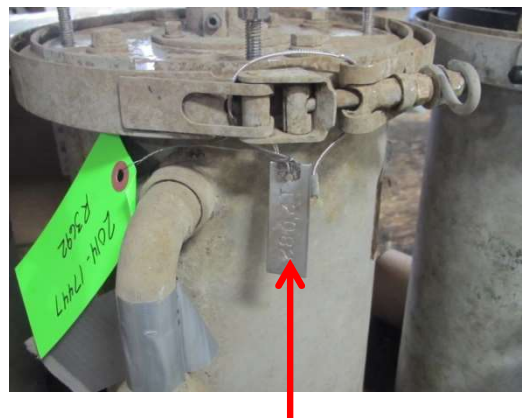

## TYPICAL AQUAMASTER SERIAL NUMBER LOCATIONS

Inside door of the control panel. Silver label, black print.

Masters Decorative Standard Panel. Silver label, black print

Power unit housing. Silver label, black print.

Power unit top plate. Hand engraved.

Single hub light housing, typically last fixture in the light set. Hand engraved.

Serial number dog tag hanging from top plate clamp. Machine stamped.

Inside cover of AquaAir enclosure.  
Silver label, black print