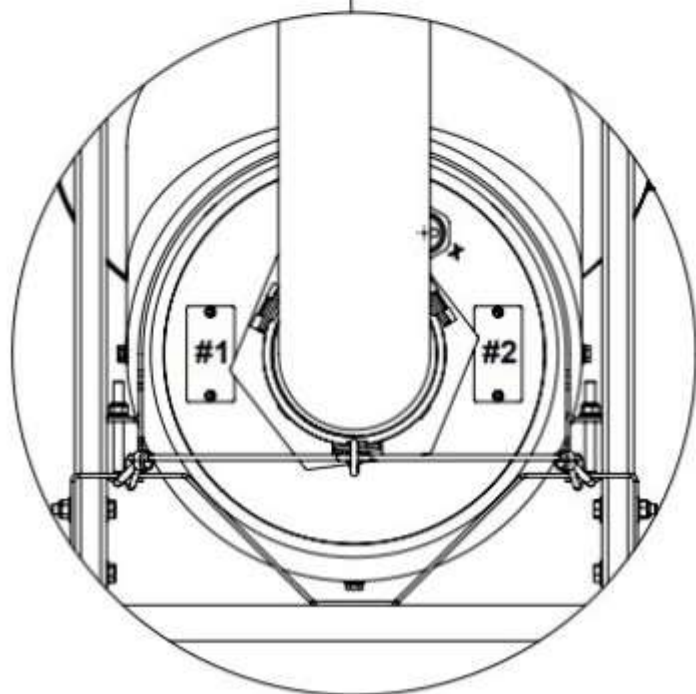

Serialization Tag Locations

#1 Pump Assembly Serialization

#2 Power Unit Serialization

ENLARGED VIEW
TO SHOW DETAIL